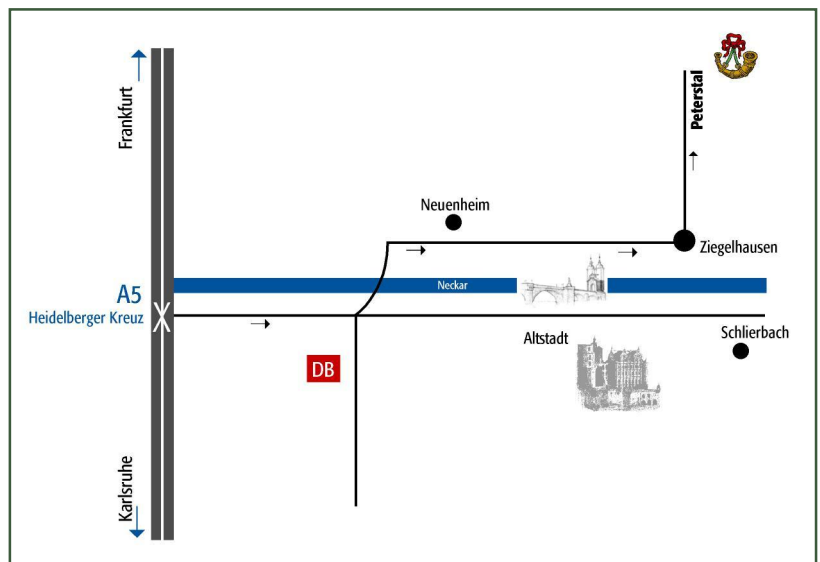

## How to get here

Coming from Heidelberger Kreuz

Drive until the end of the Autobahn. Then turn left direction Eberbach. At the next traffic light turn right. Stay in the right lane until after the 2nd traffic light. Drive under the bridge and turn with the right lane to arrive on the bridge. After crossing the bridge turn right direction Ziegelhausen.

And now for approx. 4 km you have a leisurely drive up the Neckar River until you reach the exit Ziegelhausen Mitte/Wilhelmsfeld. Go uphill on the main street (Peterstalerstrasse changes into Wilhelmsfelderstrasse). After 3,5 km you reach a pedestrian crossing with a stop light. Immediately after this turn right and you are on Peter-Wenzel-Weg. Another 150 meters and you have finally reached "Waldhorn".

In case you miss the turn just continue until the next street on your right and take that. Drive through Schweizertalstrasse until you can turn left and here we are.

Coming from the A5

Exit Ladenburg/Schriesheim. On the L536 direction Schriesheim. Turn right at the traffic light onto the Bergstrasse. At the 2nd traffic light turn left into the Talstrasse direction Wilhelmsfeld (at the end of town Talstrasse changes into Schriesheimerstrasse). After approx. 4 km you reach the village of Wilhelmsfeld. Just before coming into the village turn right direction Ziegelhausen. Coming in to Ziegelhausen/Peterstal turn left at the 2nd road on the left. Drive through Schweizertalstrasse until you can turn left and you have arrived at the "Waldhorn".

How to get here by train or bus

Hauptbahnhof (Main Station), Heidelberg. Bus 34 direction Ziegelhausen/Wilhelmsfeld. After approx. 35 min you get off at bus stop Löwen. Walk back 5 meters and then left up the Peter-Wenzel-Weg.